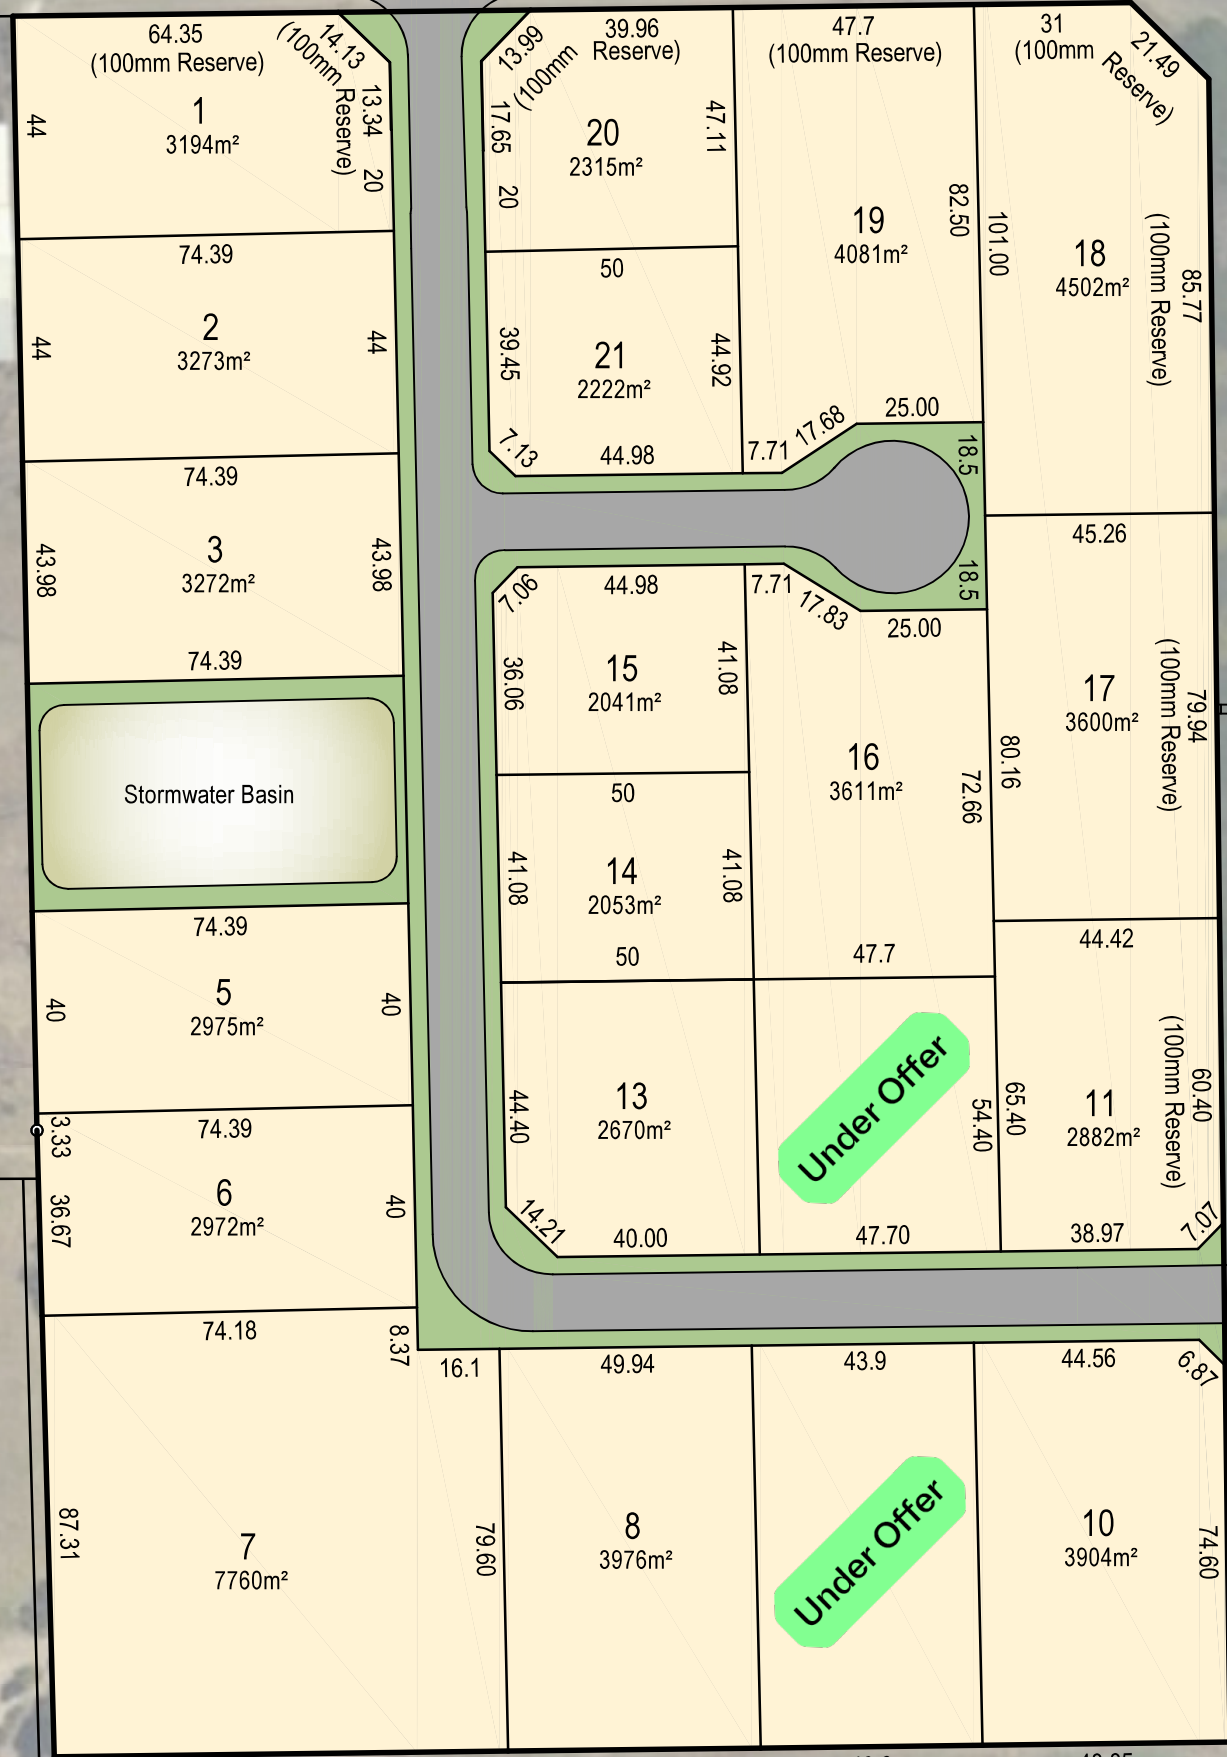

STURM ROAD

RIDDDOCH

HIGHWAY

F21323

D77394

F21320

ALL DISTANCES AND AREAS ARE SUBJECT TO CHANGE UPON COMPLETION OF CERTIFIED SURVEY