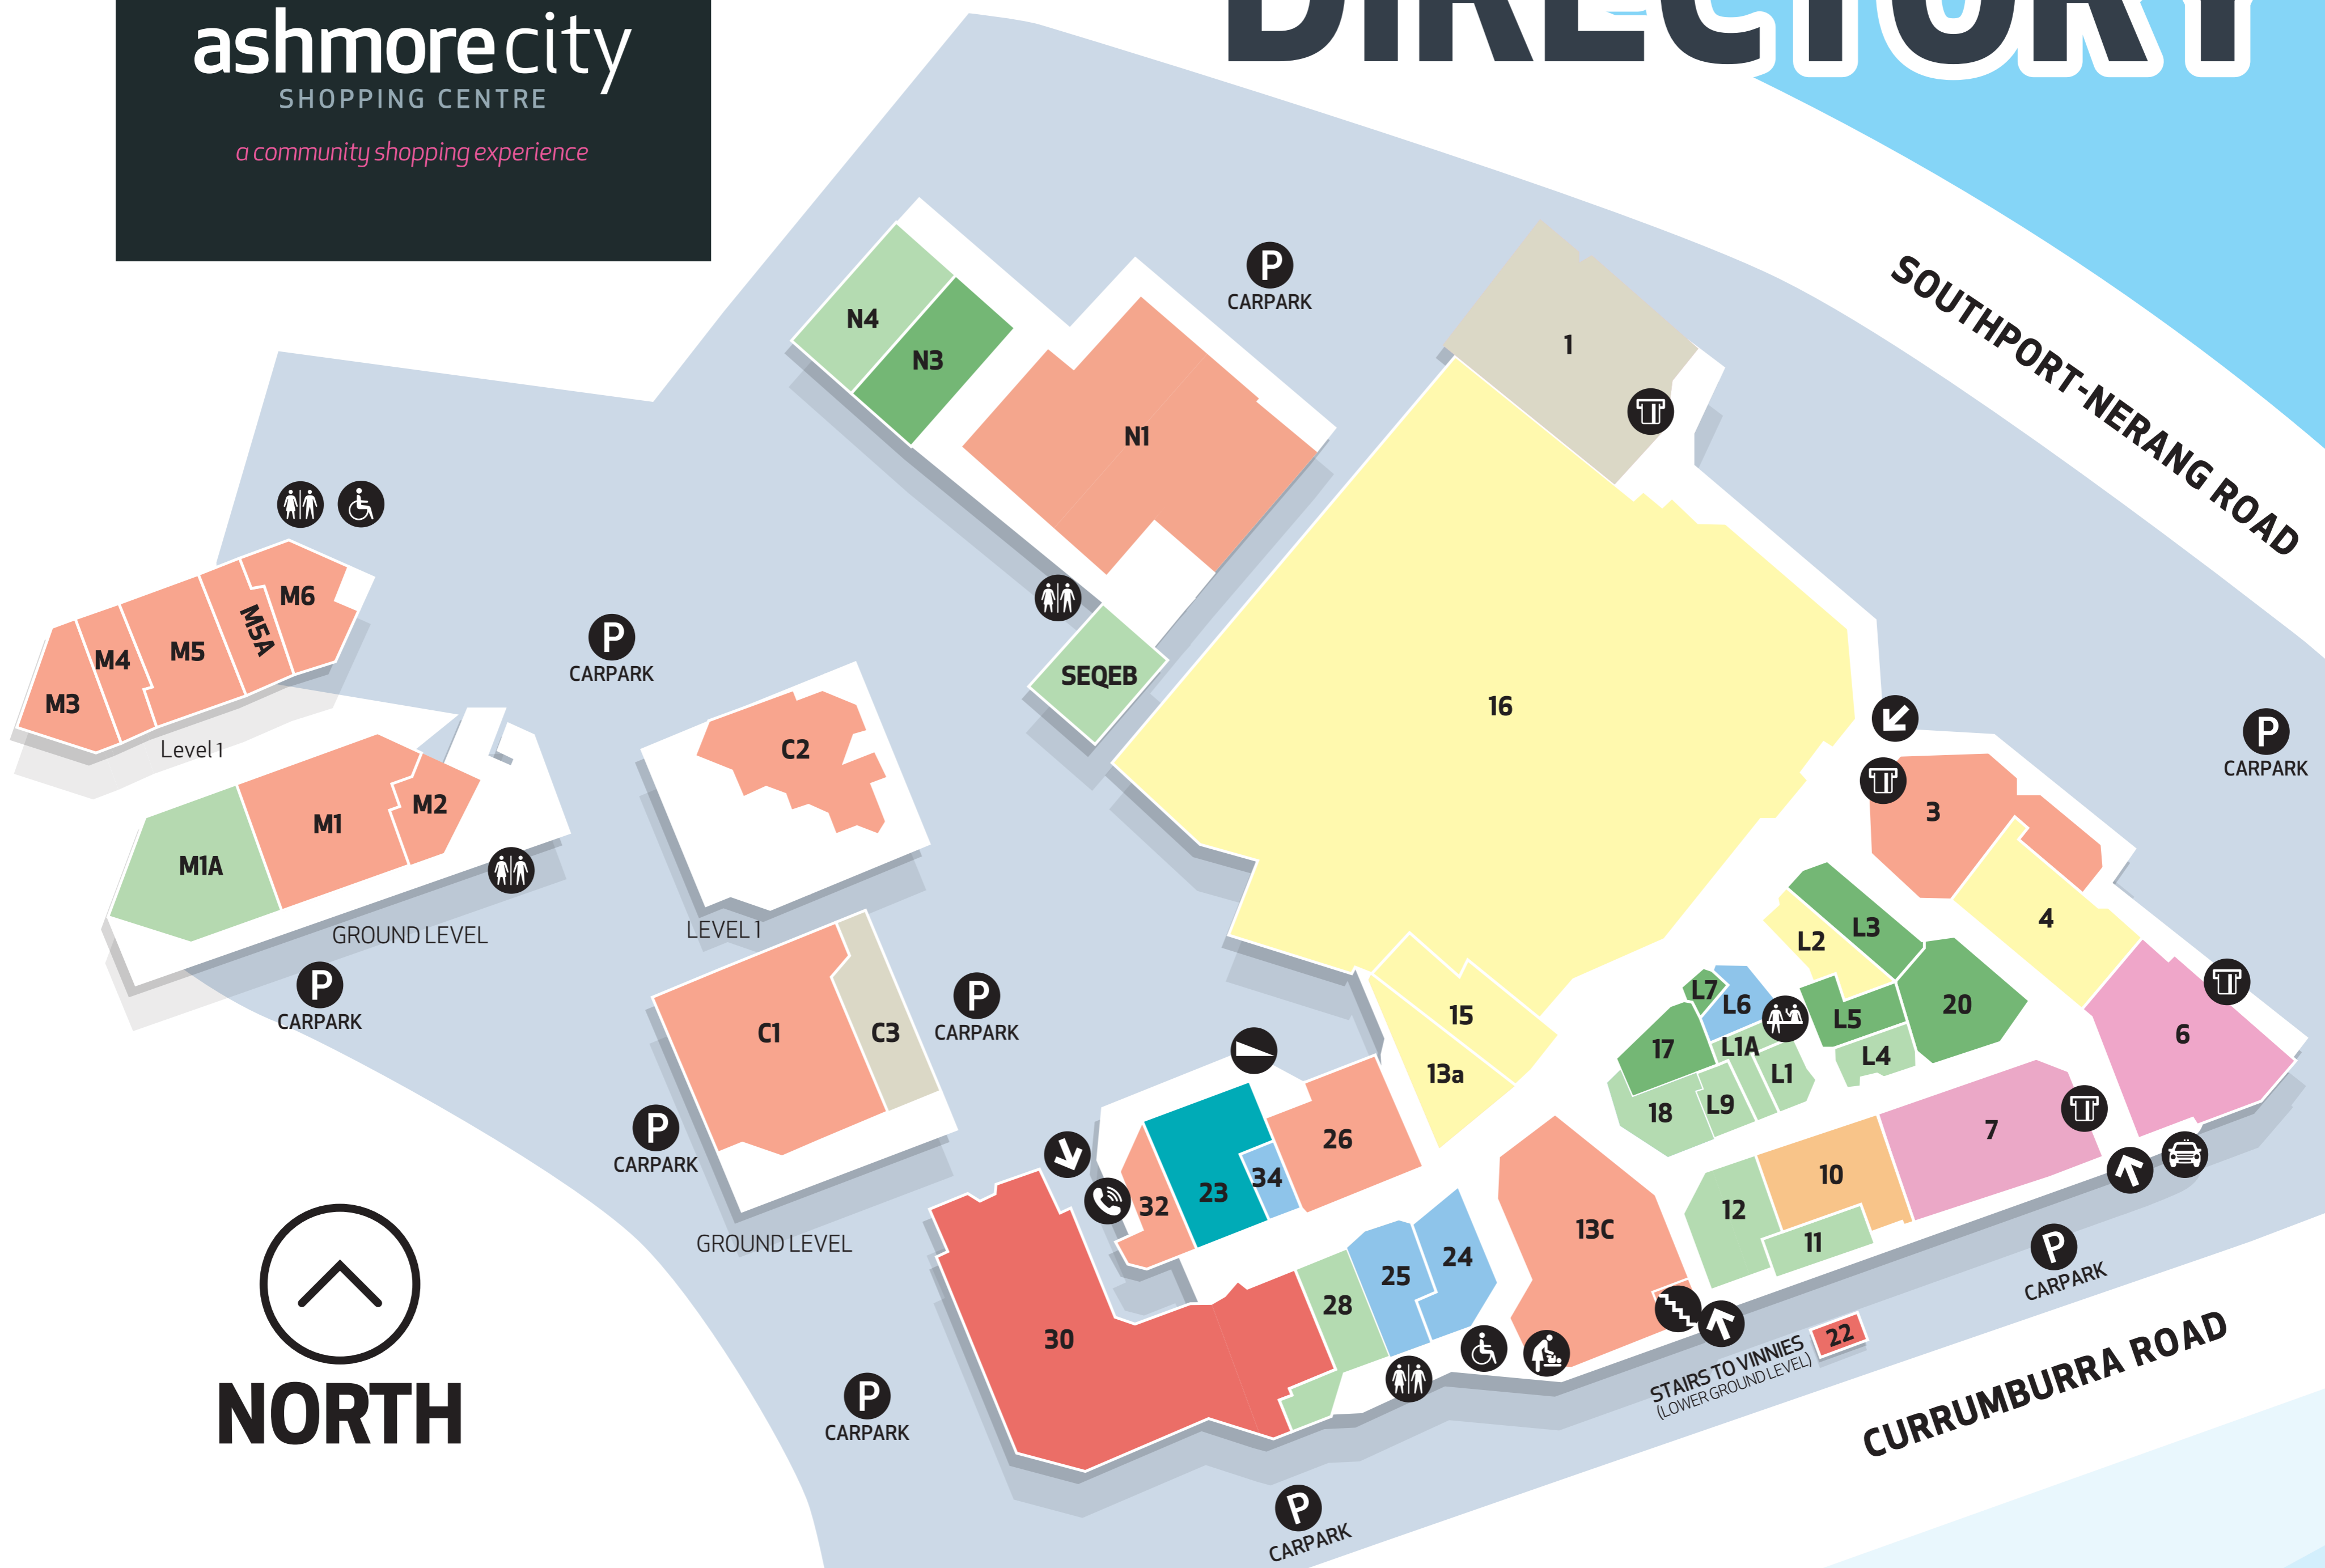

ashmorecity
SHOPPING CENTRE

a community shopping experience

CENTRE DIRECTORY

SUPERMARKET

- 16 Drakes Supermarket
- L2 Grobnik European Delicatessen
- 4 Liquorland
- 13A-15 Win Mart & Cha Tea

SERVICE

- L4 Ashmore City Florist
- 18 Ashmore City News
- M1A Ashmore City Vets
- 11 Australia Post PO Boxes
- 28 Australia Post (Shop)
- L1A Centre Management
- L1 Fast Computer & Phone Repairs
- L9 Free Choice Tobacconist
- N4 H&R Block Tax Accountants
- 12 Swift Solicitors

SPECIALITY AND VARIETY

- 30 Choice Variety Discount Store
- 22 St Vincent De Paul

BANK & ATMS

- 6 ANZ Bank
- 7 Commonwealth Bank
- 3A rediATM

MISCELLANEOUS

- 10 Justice of the Peace Tuesday 10am-2pm

FASHION AND ACCESSORIES

FOOD

- L5 City Fisheries
- L7 Coffee City
- L3 Goldsteins Bake Shop
- 20 Primal Barista Café
- N3 Shang Court Chinese Restaurant
- 17 Sushi 1

HAIR AND BEAUTY

- 25 Ashmore Nail Bar
- 24 BEBE Hair & Beauty
- 34 City Barbers
- L6 Family Hair Studio

- CENTRE MANAGEMENT
- ATM
- PUBLIC PHONE
- TOILETS
- ACCESSIBLE TOILET
- PARENTS ROOM
- STAIRS TO VINNIES/ LOWER GROUND LEVEL
- ENTRANCE
- CARPARK
- RAMP TO UNDERCOVER CARPARK
- TAXI RANK

FIRST
ASSET MANAGEMENT