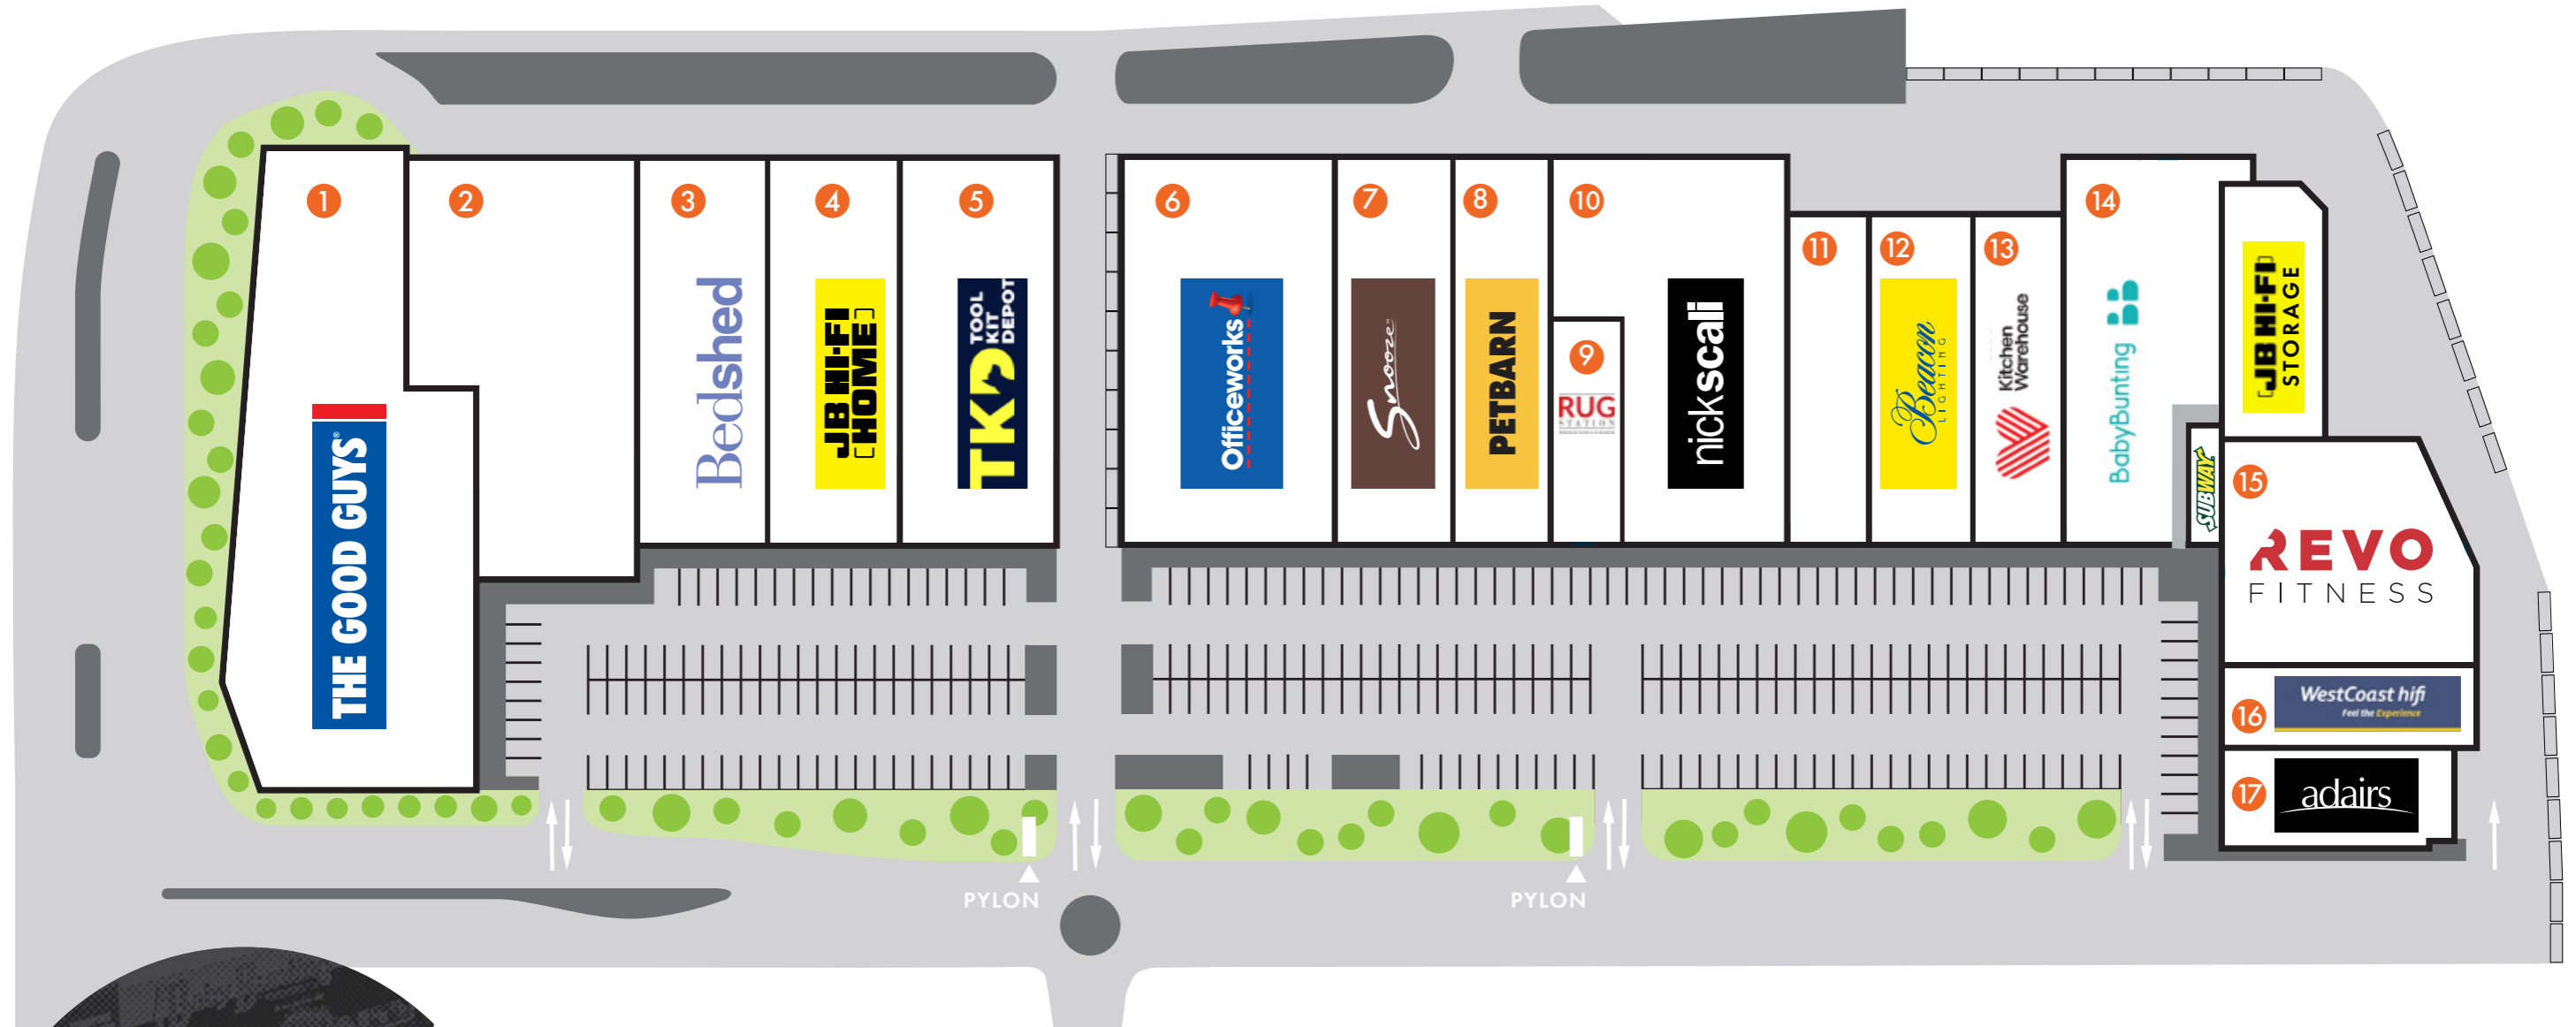

"MIDLAND"

4 Clayton Street, Midland

Tenancy	GLA	Retailers
1	2,954	The Good Guys
2	2,144	Vacant
3	1,359	Bed Shed
4	1,350	JB Hi Fi Home
5	1,599	TKD
6	2,200	Officeworks
7	1,200	Snooze
8	1,001	Petbarn
9	300	Rug Station
10	2,101	Nick Scali

11	694	Vacant
12	907	Beacon Lighting
13	801	Kitchen Warehouse
14	1,488	Baby Bunting
15	1,417	Revo Fitness
16	550	Westcoast Hi-Fi
17	630	Adairs

Total GLA 23,410 sqm
Car Park 350 Bays

*Plans are not to scale and are subject to change