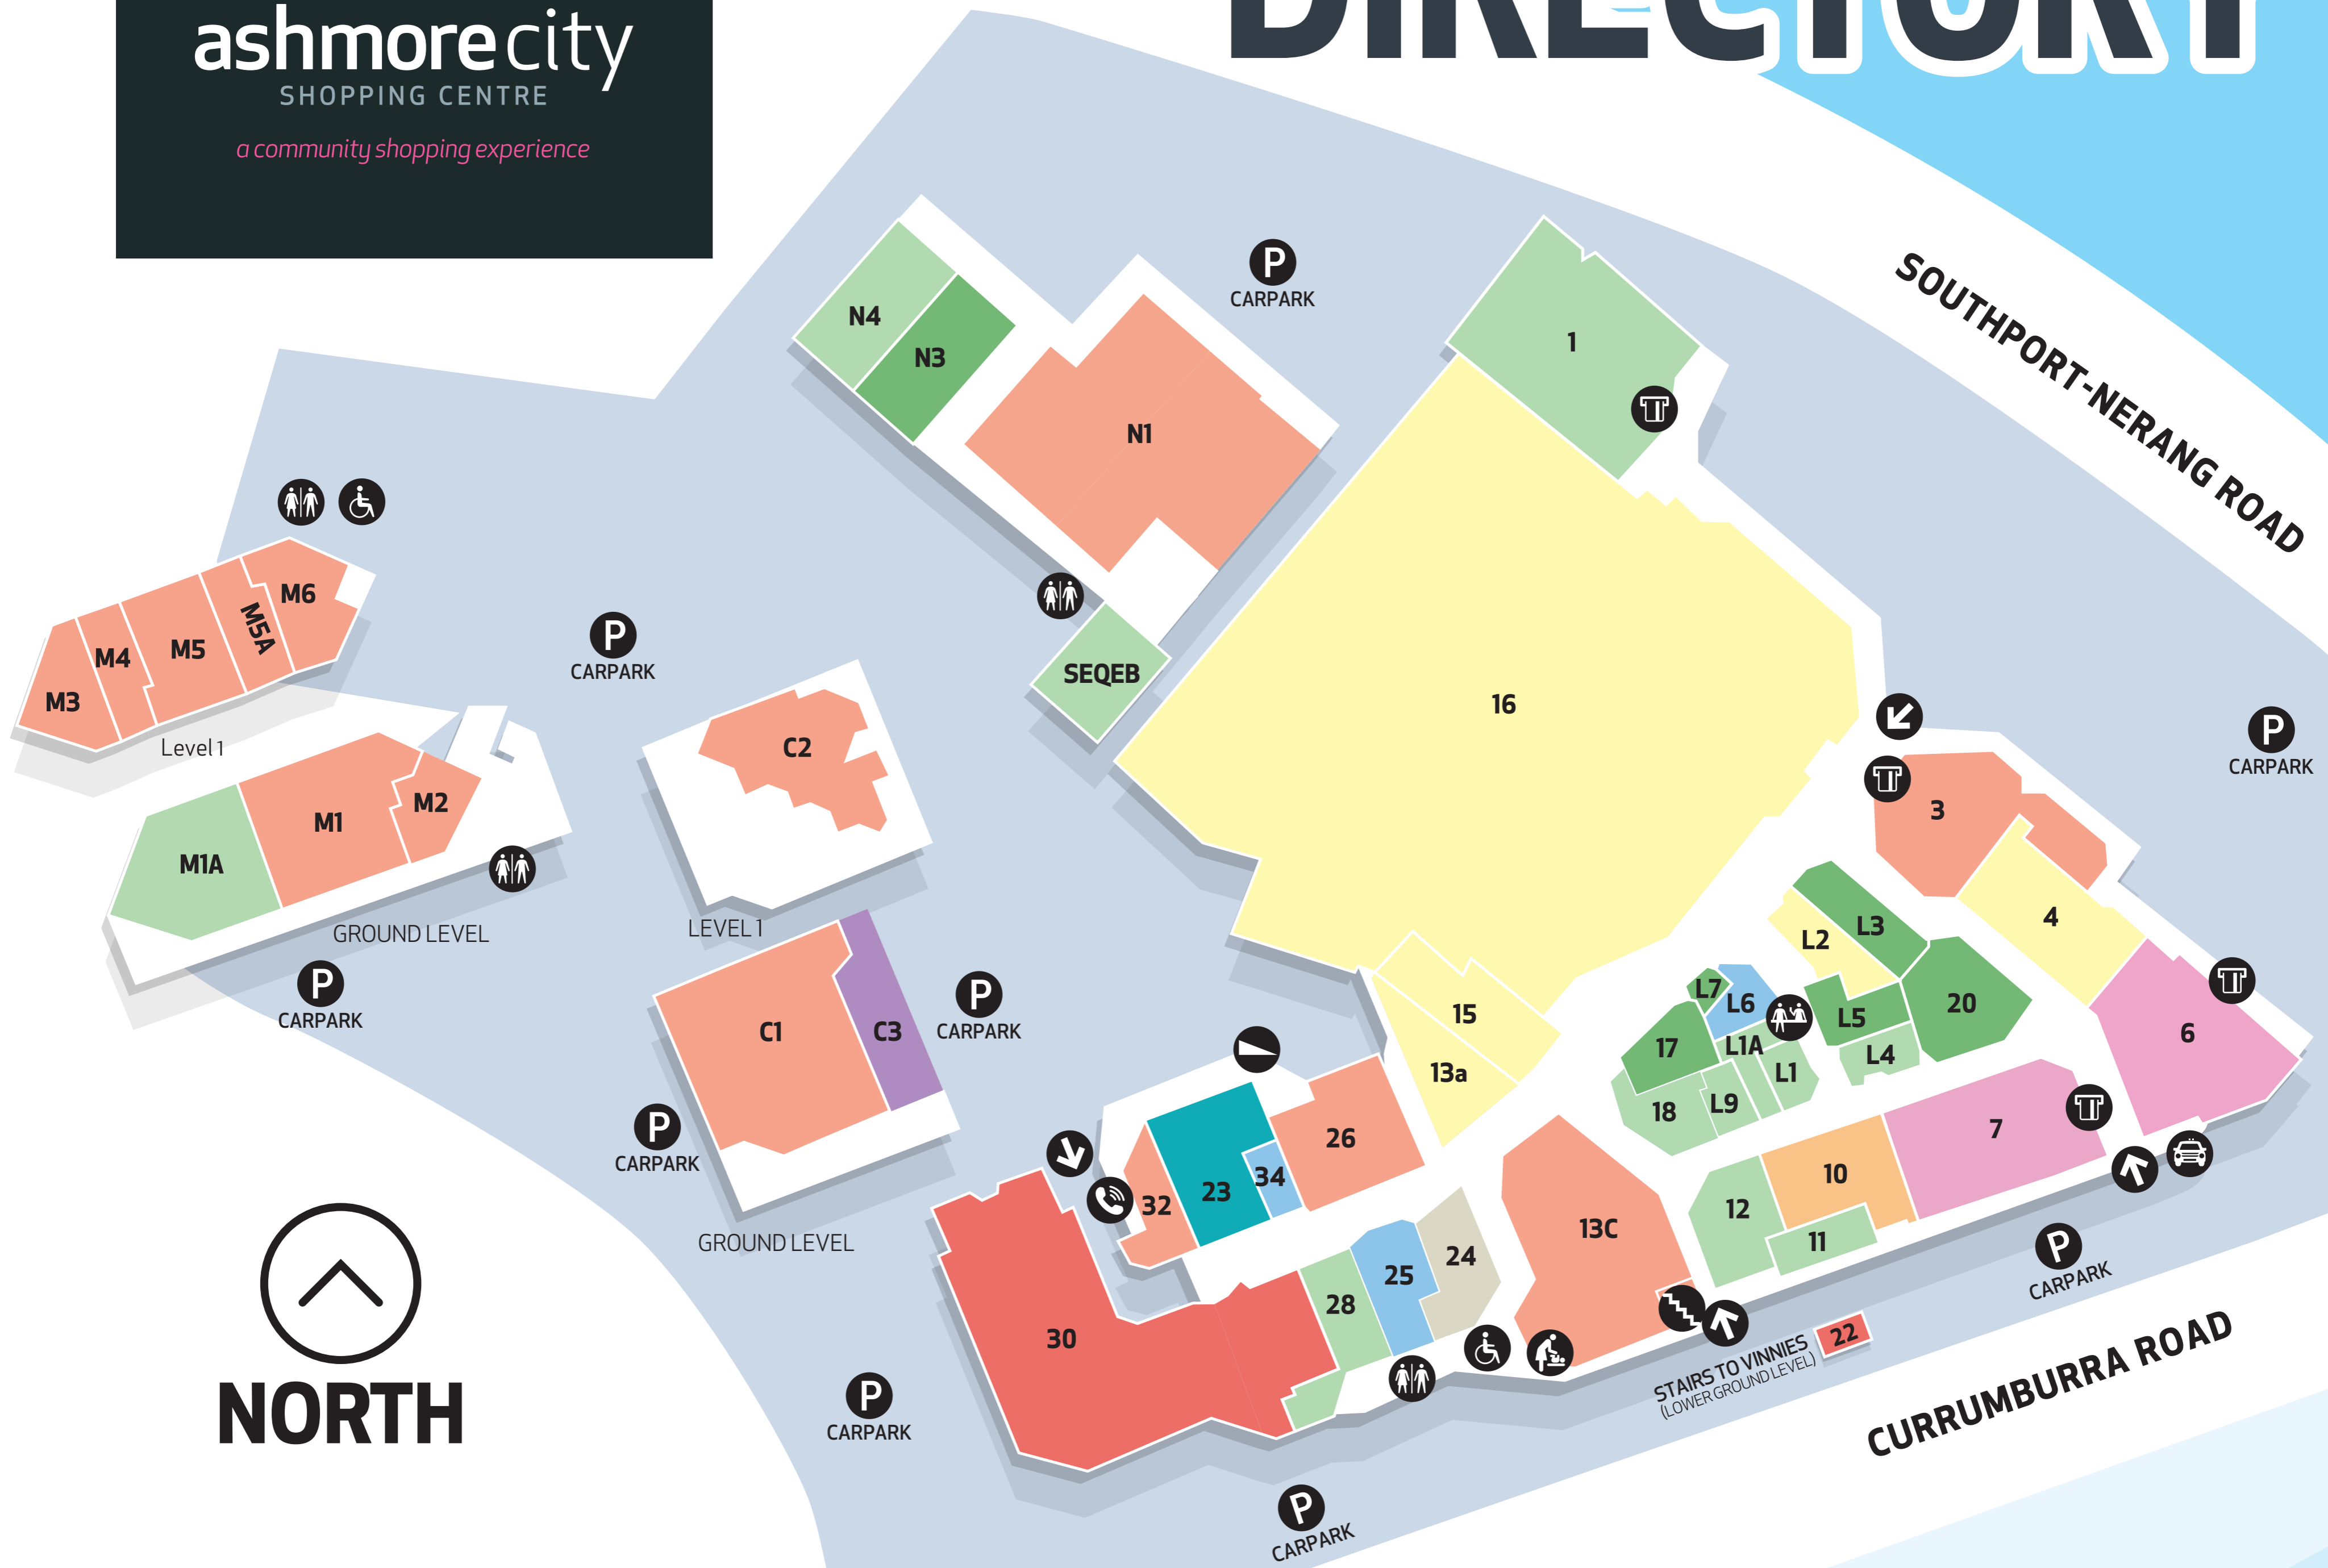

ashmorecity
SHOPPING CENTRE

a community shopping experience

CENTRE DIRECTORY

SUPERMARKET

- 16 Drakes Supermarket
- L2 Grobnik European Delicatessen
- 4 Liquorland
- 13A-15 Win Mart & Cha Tea

SERVICE

- L4 Ashmore City Florist
- 18 Ashmore City News
- M1A Ashmore City Vets
- 11 Australia Post PO Boxes
- 28 Australia Post (Shop)
- L1A Centre Management
- L1 Fast Computer & Phone Repairs
- L9 Free Choice Tobacconist
- N4 H&R Block Tax Accountants
- 12 Swift Solicitors
- 1 RSPCA

SPECIALITY AND VARIETY

- 30 Choice Variety Discount Store
- 22 St Vincent De Paul

BANK & ATMS

- 6 ANZ Bank
- 7 Commonwealth Bank
- 3A ATMx by Armaguard

MISCELLANEOUS

- 10 Justice of the Peace Tuesday 10am-2pm

FOOD

- L5 City Fisheries
- L7 Coffee City
- L3 Goldsteins Bake Shop
- 20 Primal Barista Café
- N3 Shang Court Chinese Restaurant
- 17 Sushi 1

HAIR AND BEAUTY

- 25 Ashmore Nail Bar
- 34 City Barbers
- L6 Family Hair Studio

STAIRS TO VINNIES/ LOWER GROUND LEVEL

ENTRANCE

CARPARK

RAMP TO UNDERCOVER CARPARK

TAXI RANK

FIRST
ASSET MANAGEMENT

P 5539 5000 | ashmorecity.com.au