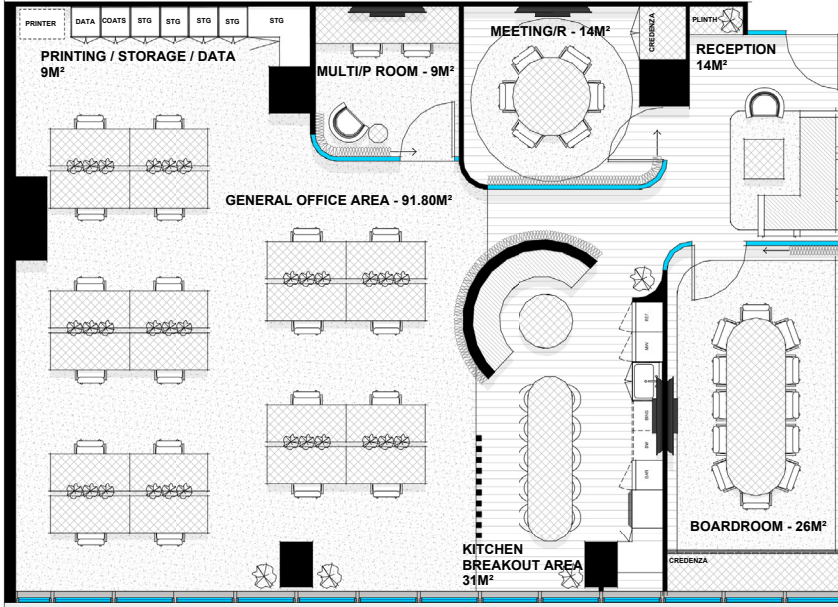

25 Bligh St Exclusives