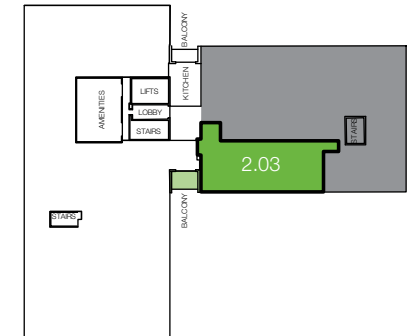

LEVEL 2, SUITE 2.03 PLAN

AREA SCHEDULE	SQM
Suite 2.03	241

DUNNING AVENUE

LOCATION PLAN
NOT TO SCALE