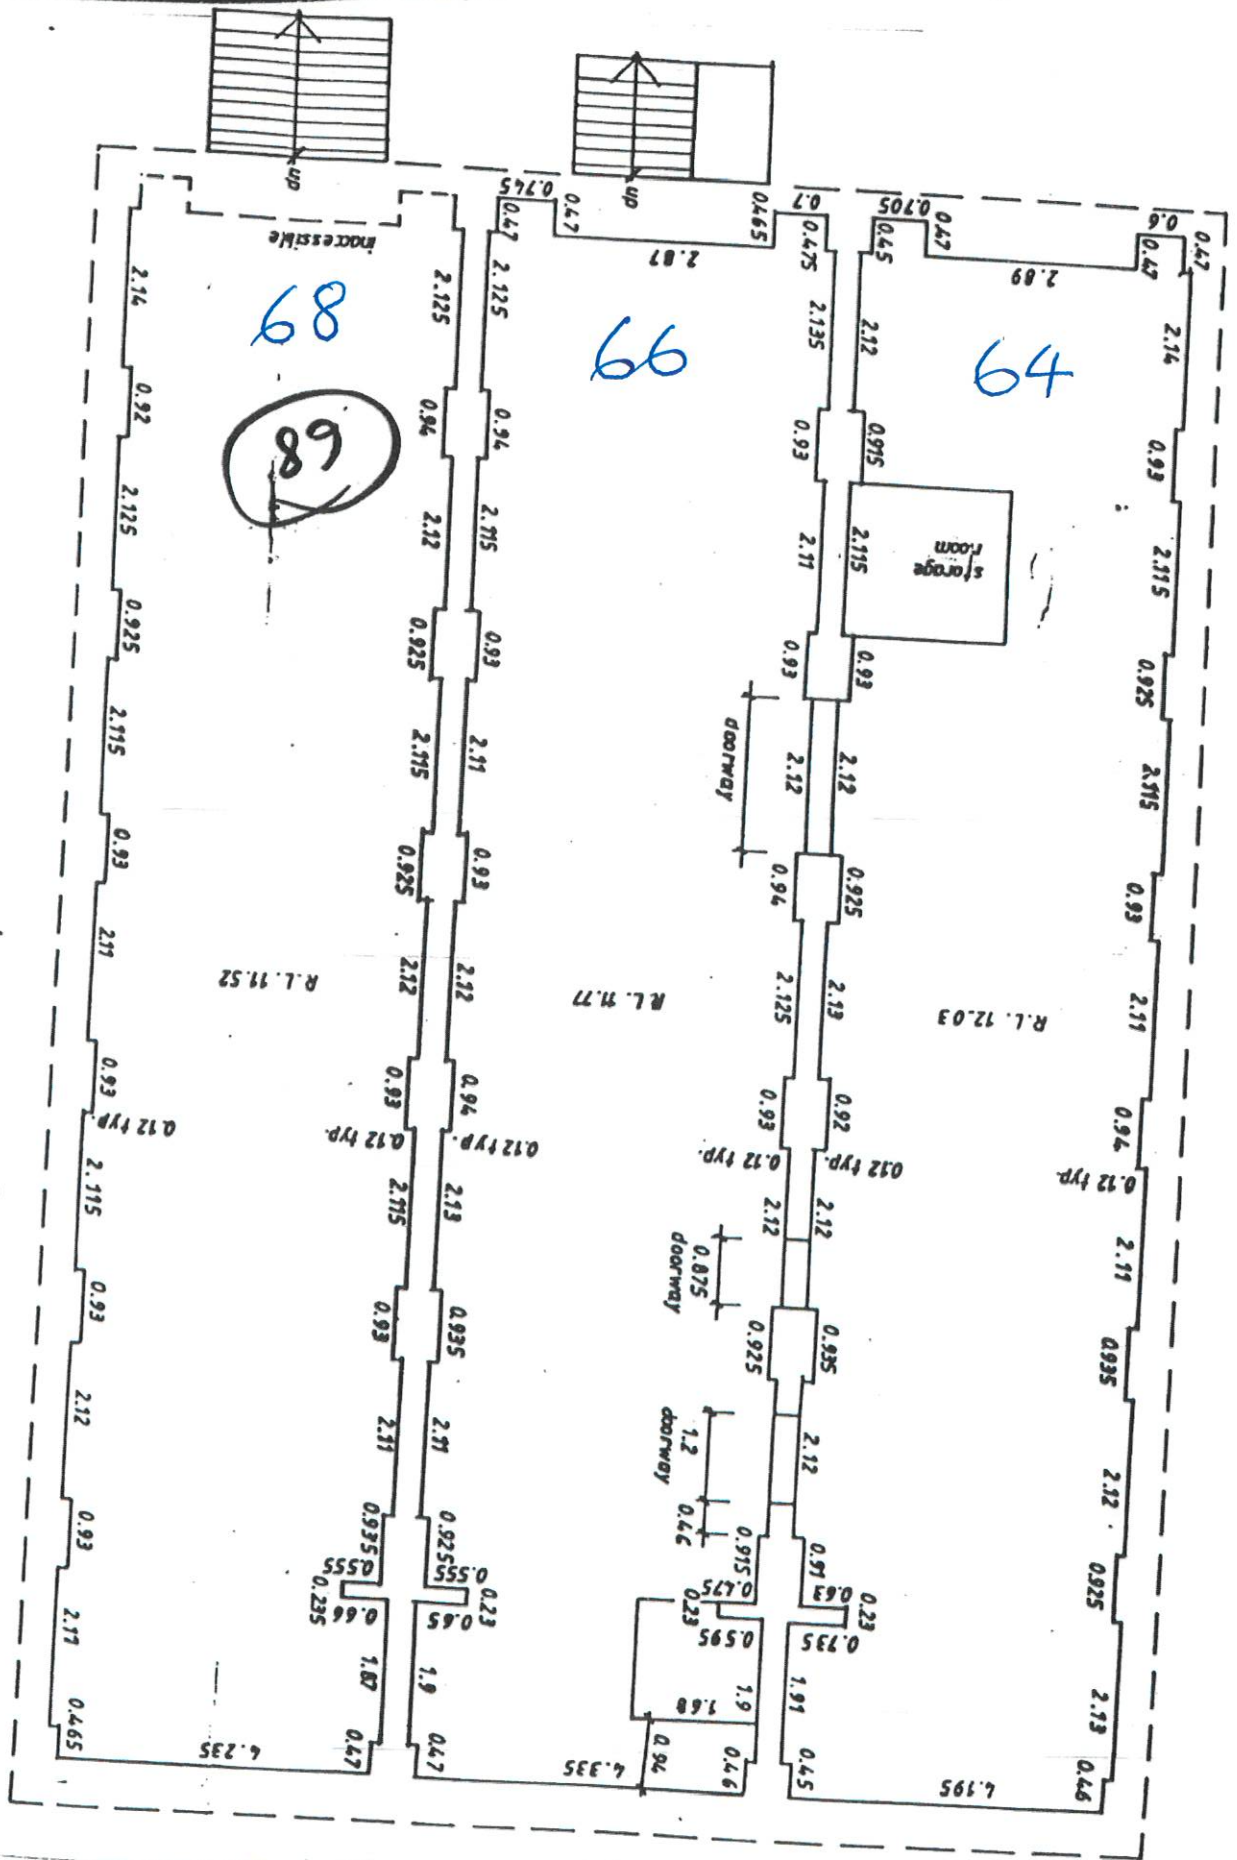

BASEMENT

KING ST

68

66

64

storage room

accessible

R.L. 11.52

R.L. 11.77

R.L. 12.03

6.235

6.335

6.195