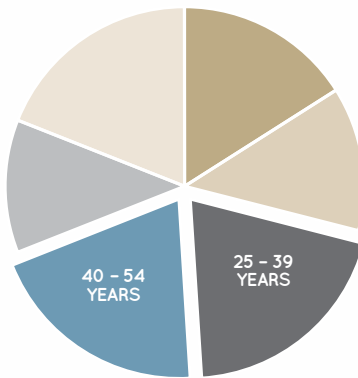

AGE PROFILE

0 - 14 YEARS	16%
15 - 24 YEARS	13%
25 - 39 YEARS	20%
40 - 54 YEARS	20%
55 - 64 YEARS	12%
65+ YEARS	19%

KEY FEATURES

235

NUMBER OF RETAILERS*

229.5m

TOTAL ANNUAL SALES (\$)*

54,200