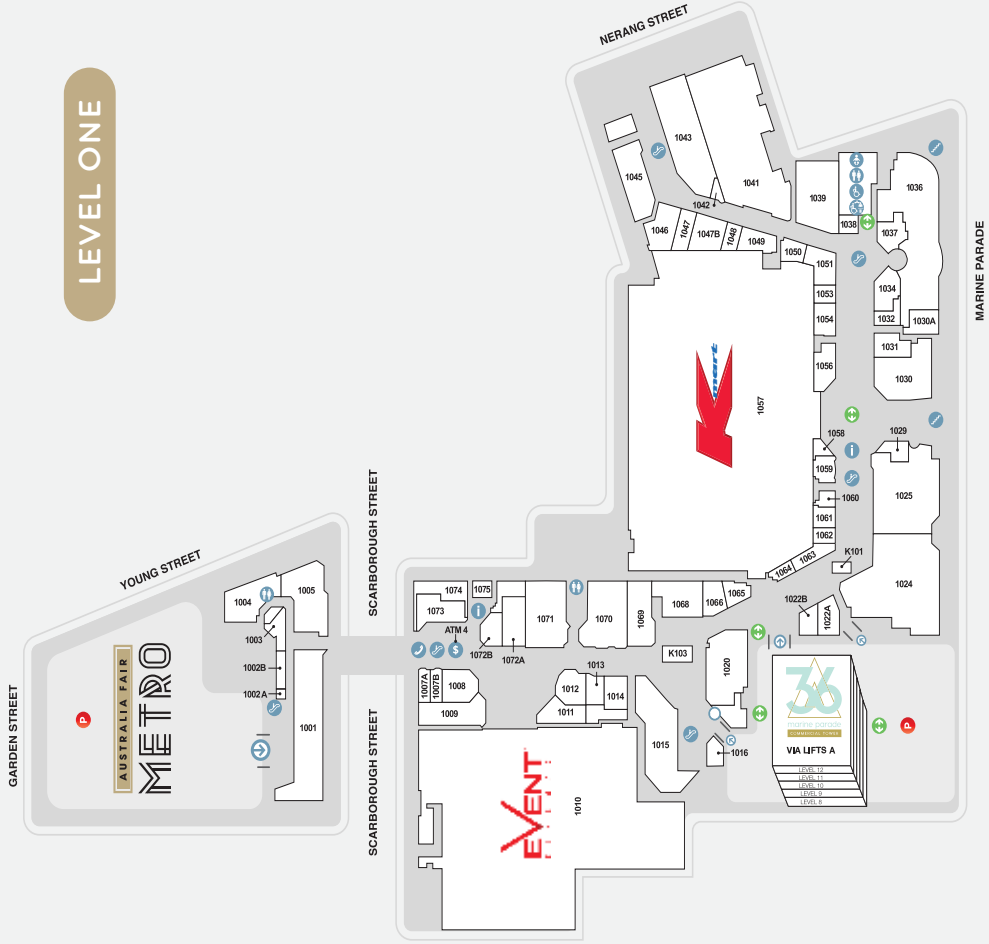

LEVEL ONE

42 MARINE PARADE, SOUTHPORT QLD 4215 | P (07) 555 666 00
WWW.AUSTRALIAFAIR.COM.AU
WWW.AUSTRALIAFAIRMETRO.COM.AU