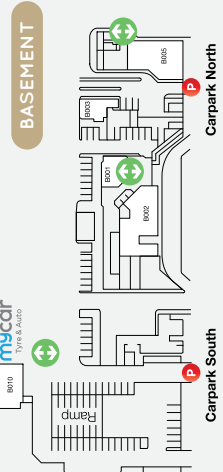

LEVEL ONE

42 MARINE PARADE, SOUTHPORT QLD 4215 | P (07) 555 666 00
WWW.AUSTRALIAFAIR.COM.AU
WWW.AUSTRALIAFAIRMETRO.COM.AU