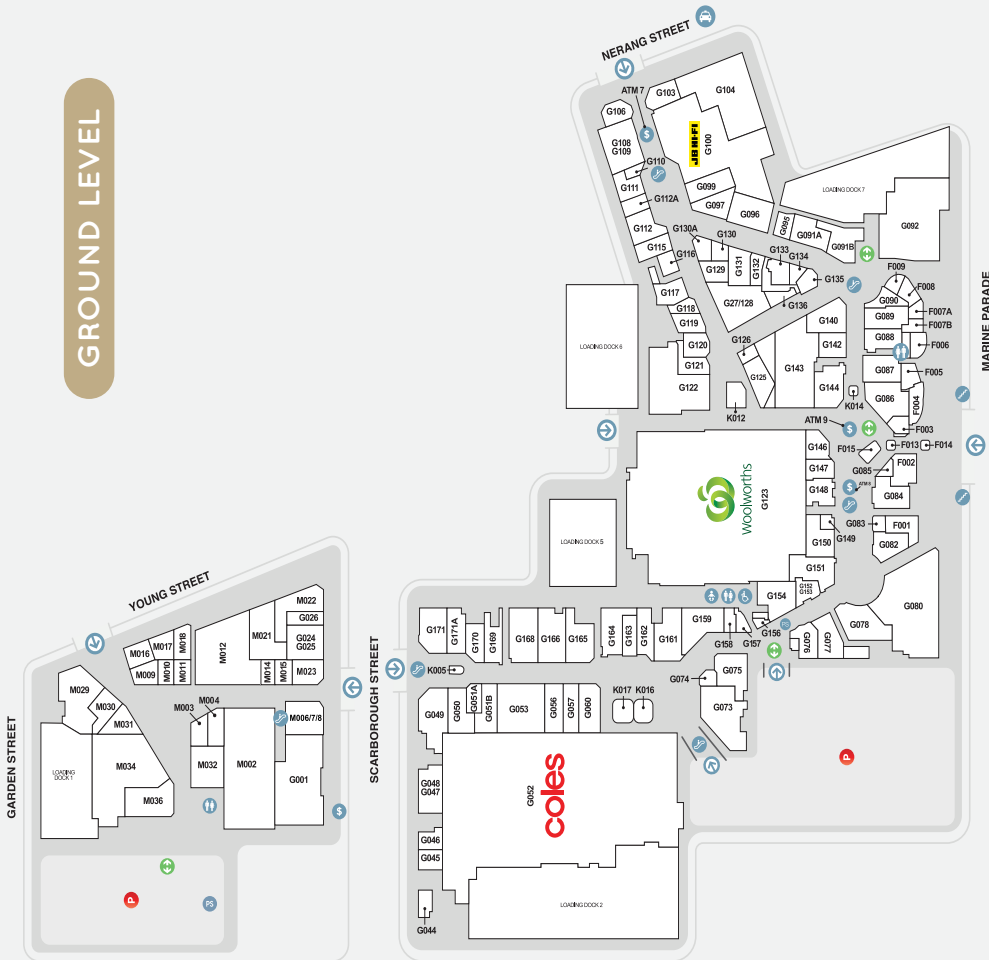

GROSS LEASABLE AREA (M2)*

2,111

CAR PARKS*

10.7m

ANNUAL CUSTOMER VISITS*

MAJORS

- COLES
- WOOLWORTHS
- KMART
- EVENT CINEMAS

DEMOGRAPHICS

CBD WORKERS, STUDENTS, YOUNG FAMILIES, SENIORS, ASIAN MARKET, TOURISTS

MARKET

155,900

TOTAL MAIN TRADE AREA POPULATION*

GROUND LEVEL

- Parking
- Lifts
- Toilets
- Escalators
- Parents Room
- Buses
- Entry
- 36 Marine Parade Commercial Tower Foyer
- Disabled Toilets
- Stairs
- Customer Service Desk
- Paystations
- Taxi
- ATM