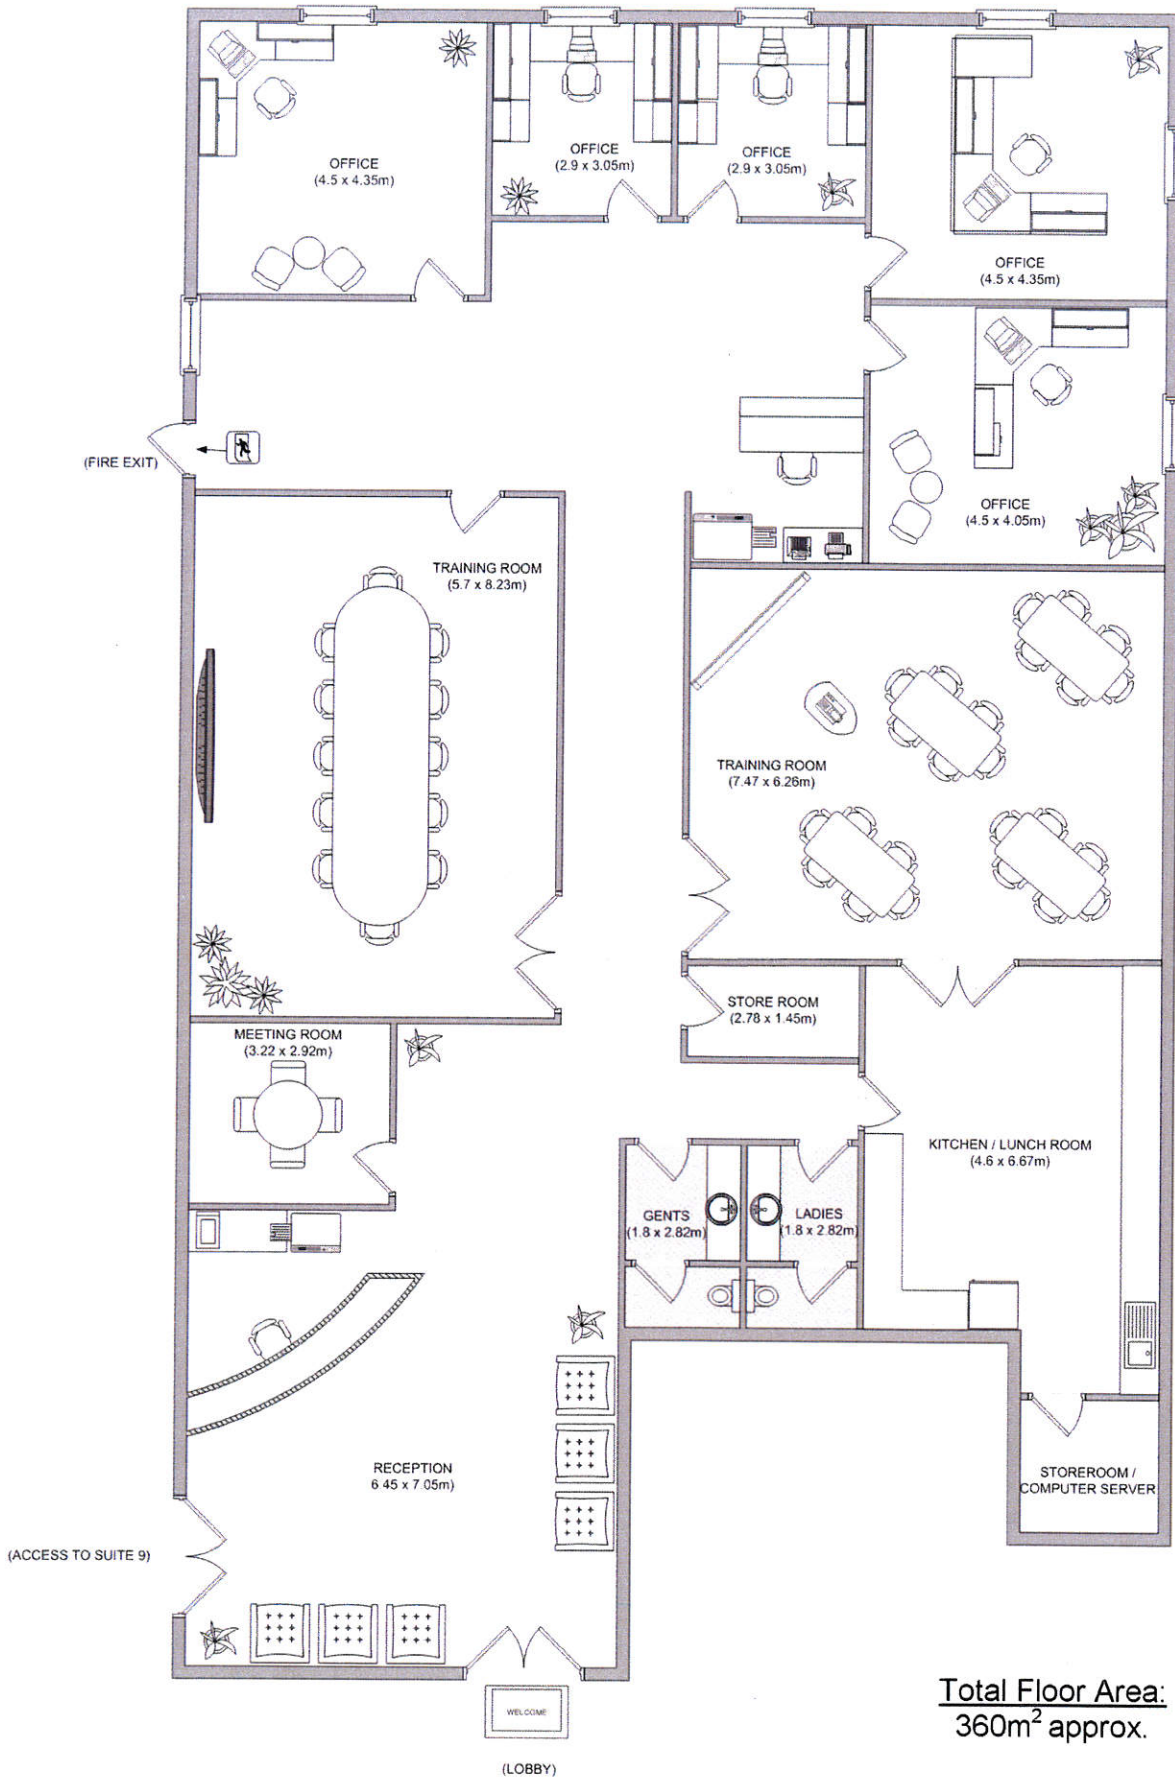

SUITE 8, 710 HUNTER ST, NEWCASTLE WEST

Total Floor Area:
360m² approx.

PLEASE NOTE:

Measurements are approximate and are to be used as a guide for indication of layout only. Direction of North symbol approximate only.