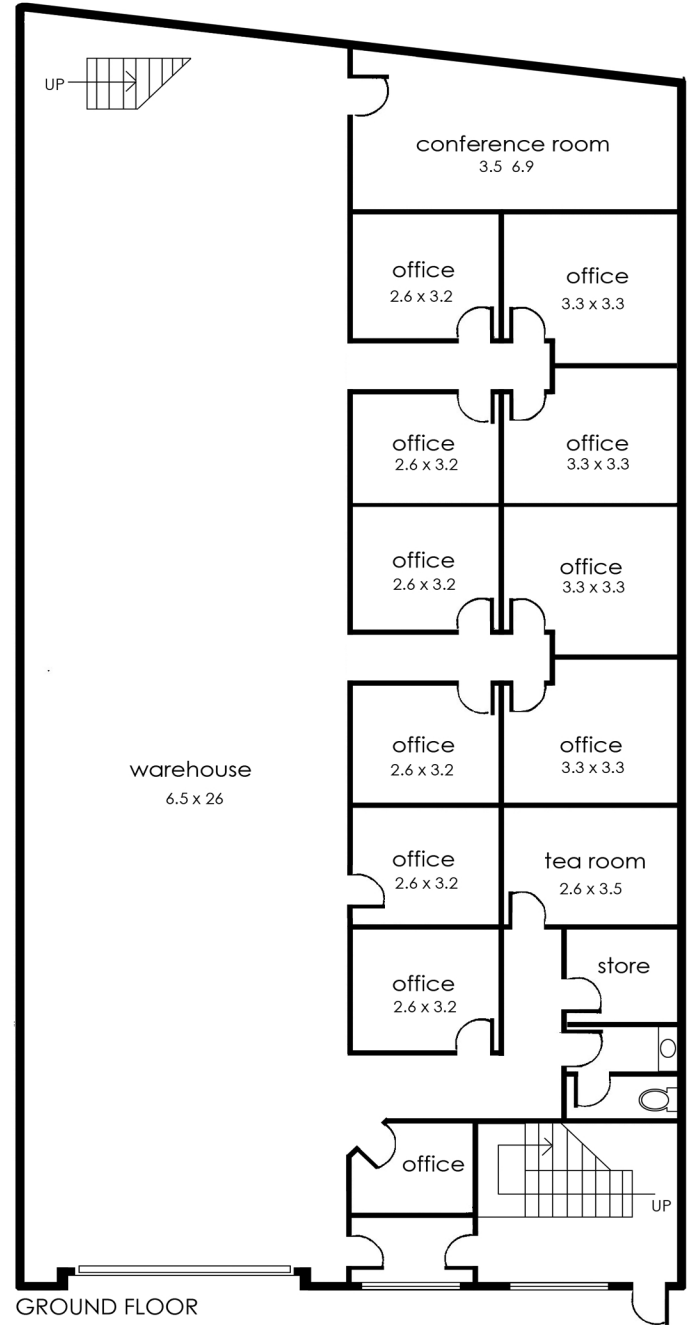

MIDDLE FLOOR

Total area
approx: 822sqm

FIRST FLOOR

GROUND FLOOR

6 McGlone Street, Mitcham

© Produced by DND Floor Plans