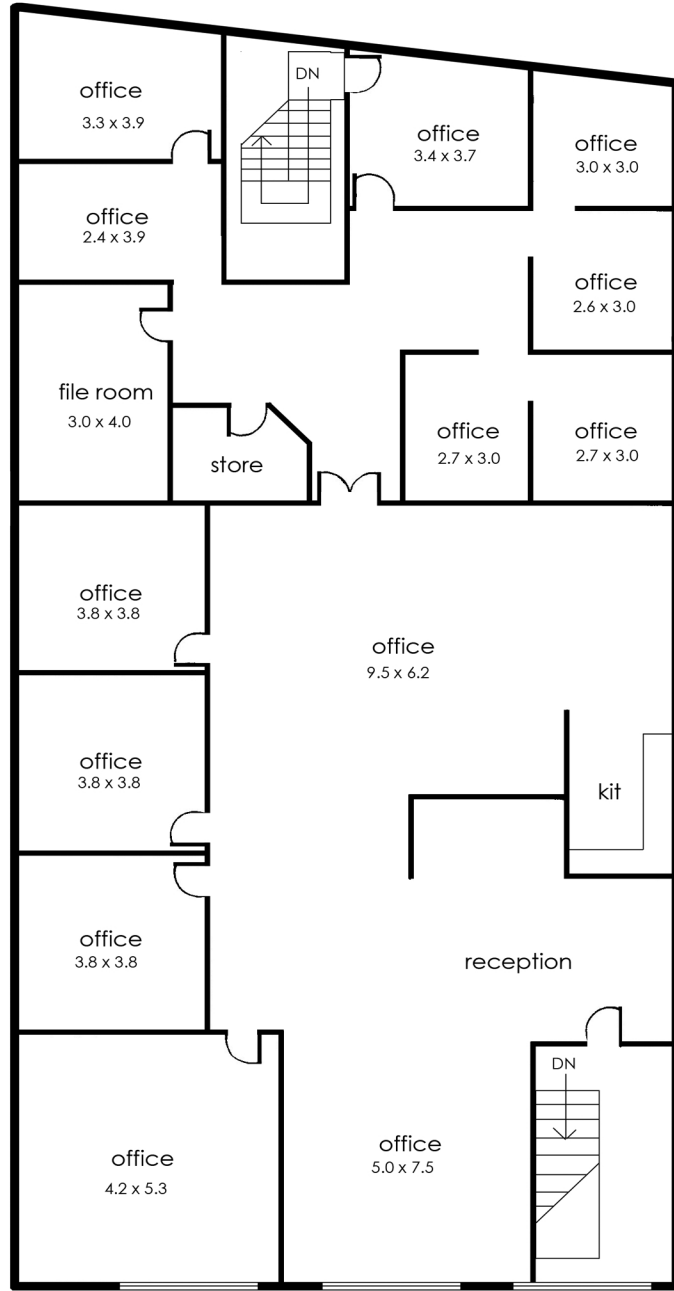

MIDDLE FLOOR

Total area
approx: 822sqm

FIRST FLOOR

GROUND FLOOR

6 McGlone Street, Mitcham

© Produced by DND Floor Plans