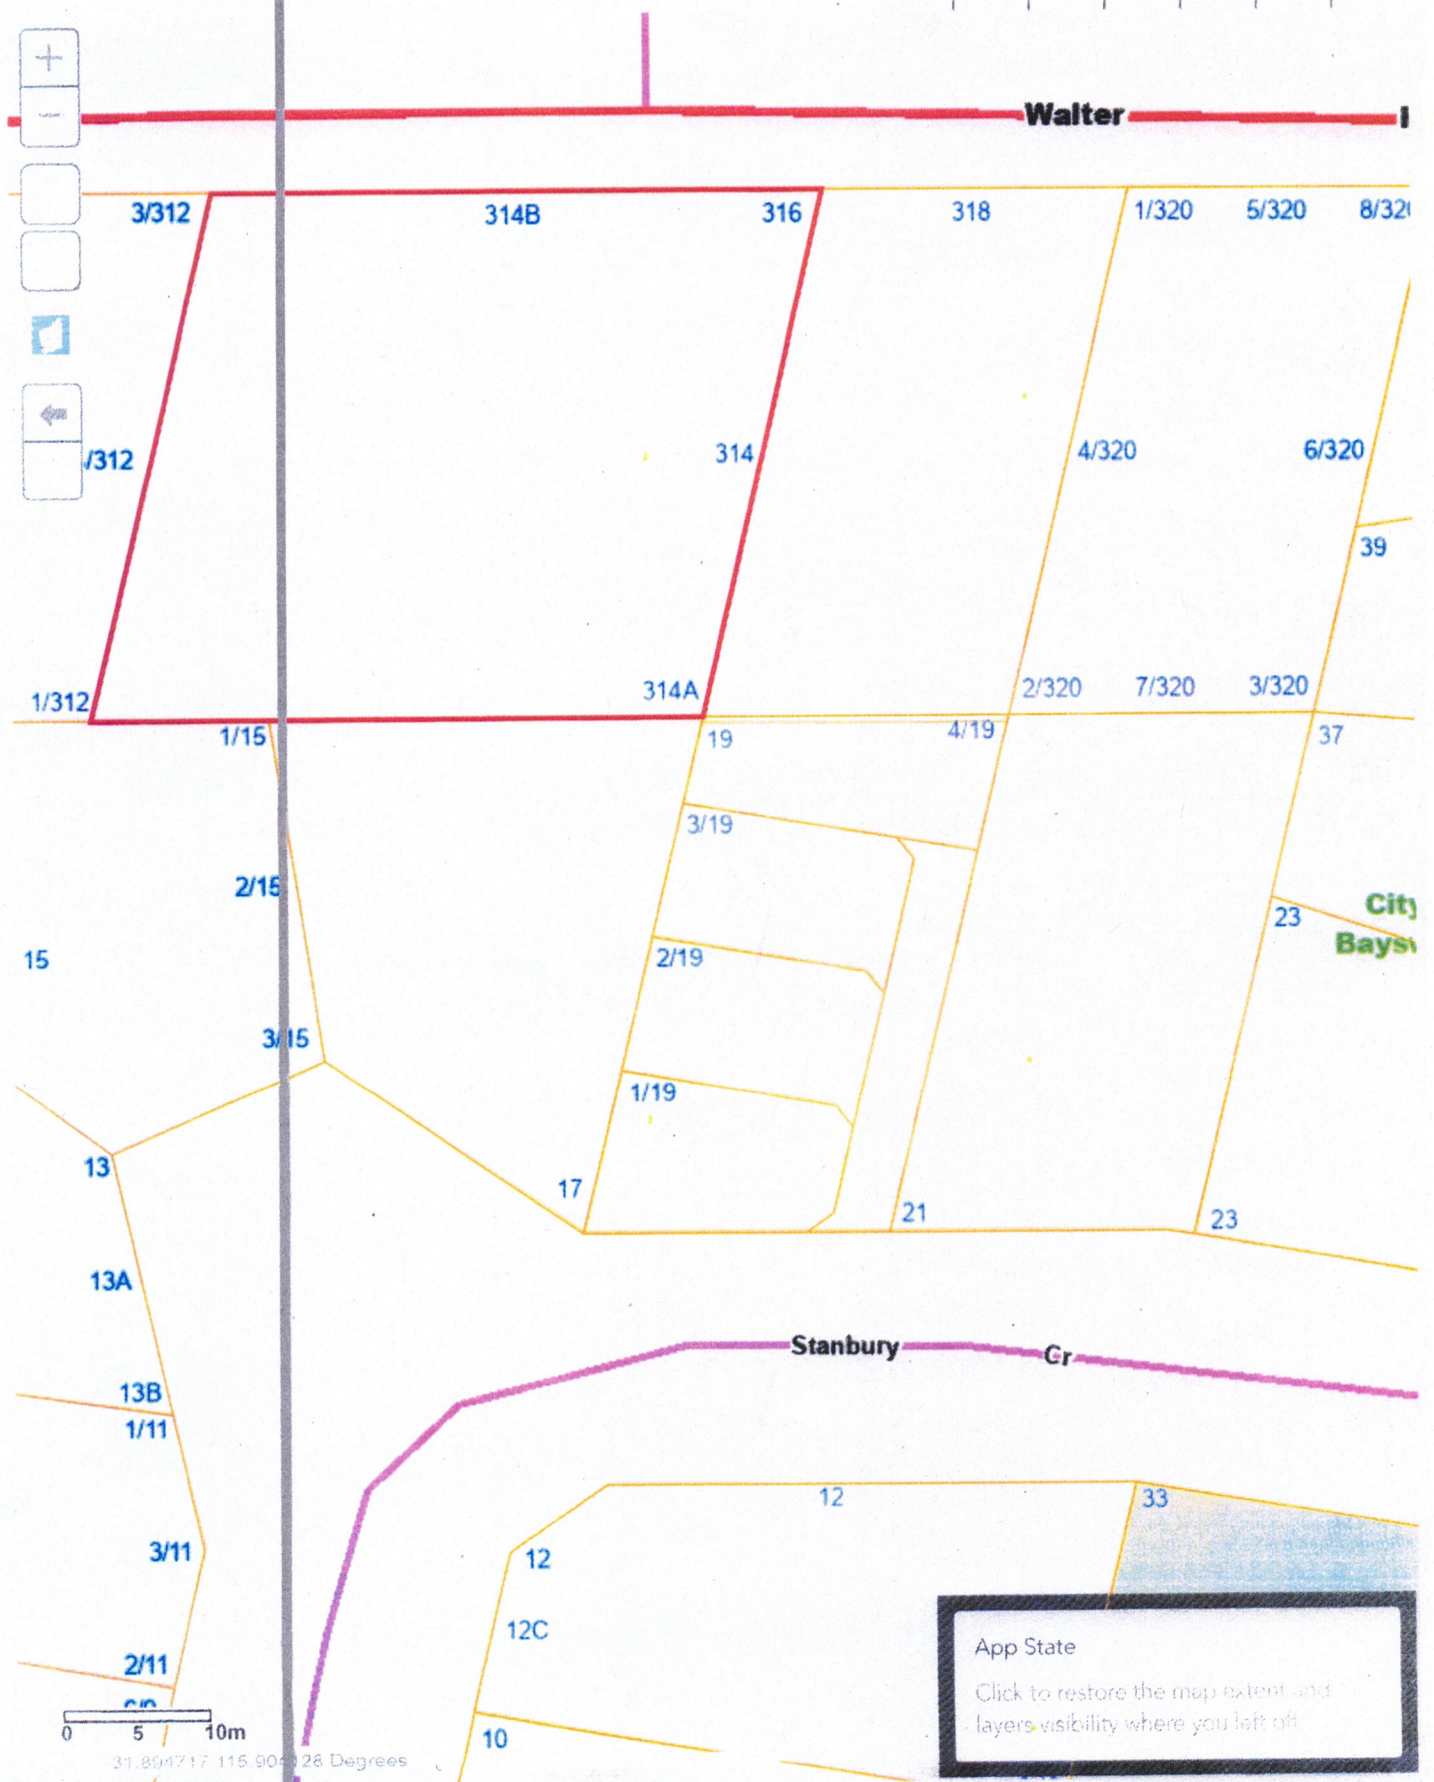

(Cart)

Home Privacy Copyright Disclaimers Contact

31.894717 115.904228 Degrees

App State

Click to restore the map extent and layers visibility where you left off.

<https://map-viewer-plus.app.landgate.wa.gov.au/index.html>

314-316 WALTER RD  
 WEST - MORLEY.  
 Area: 1704 m<sup>2</sup>  
 D 075416300  
 STRATA 20012