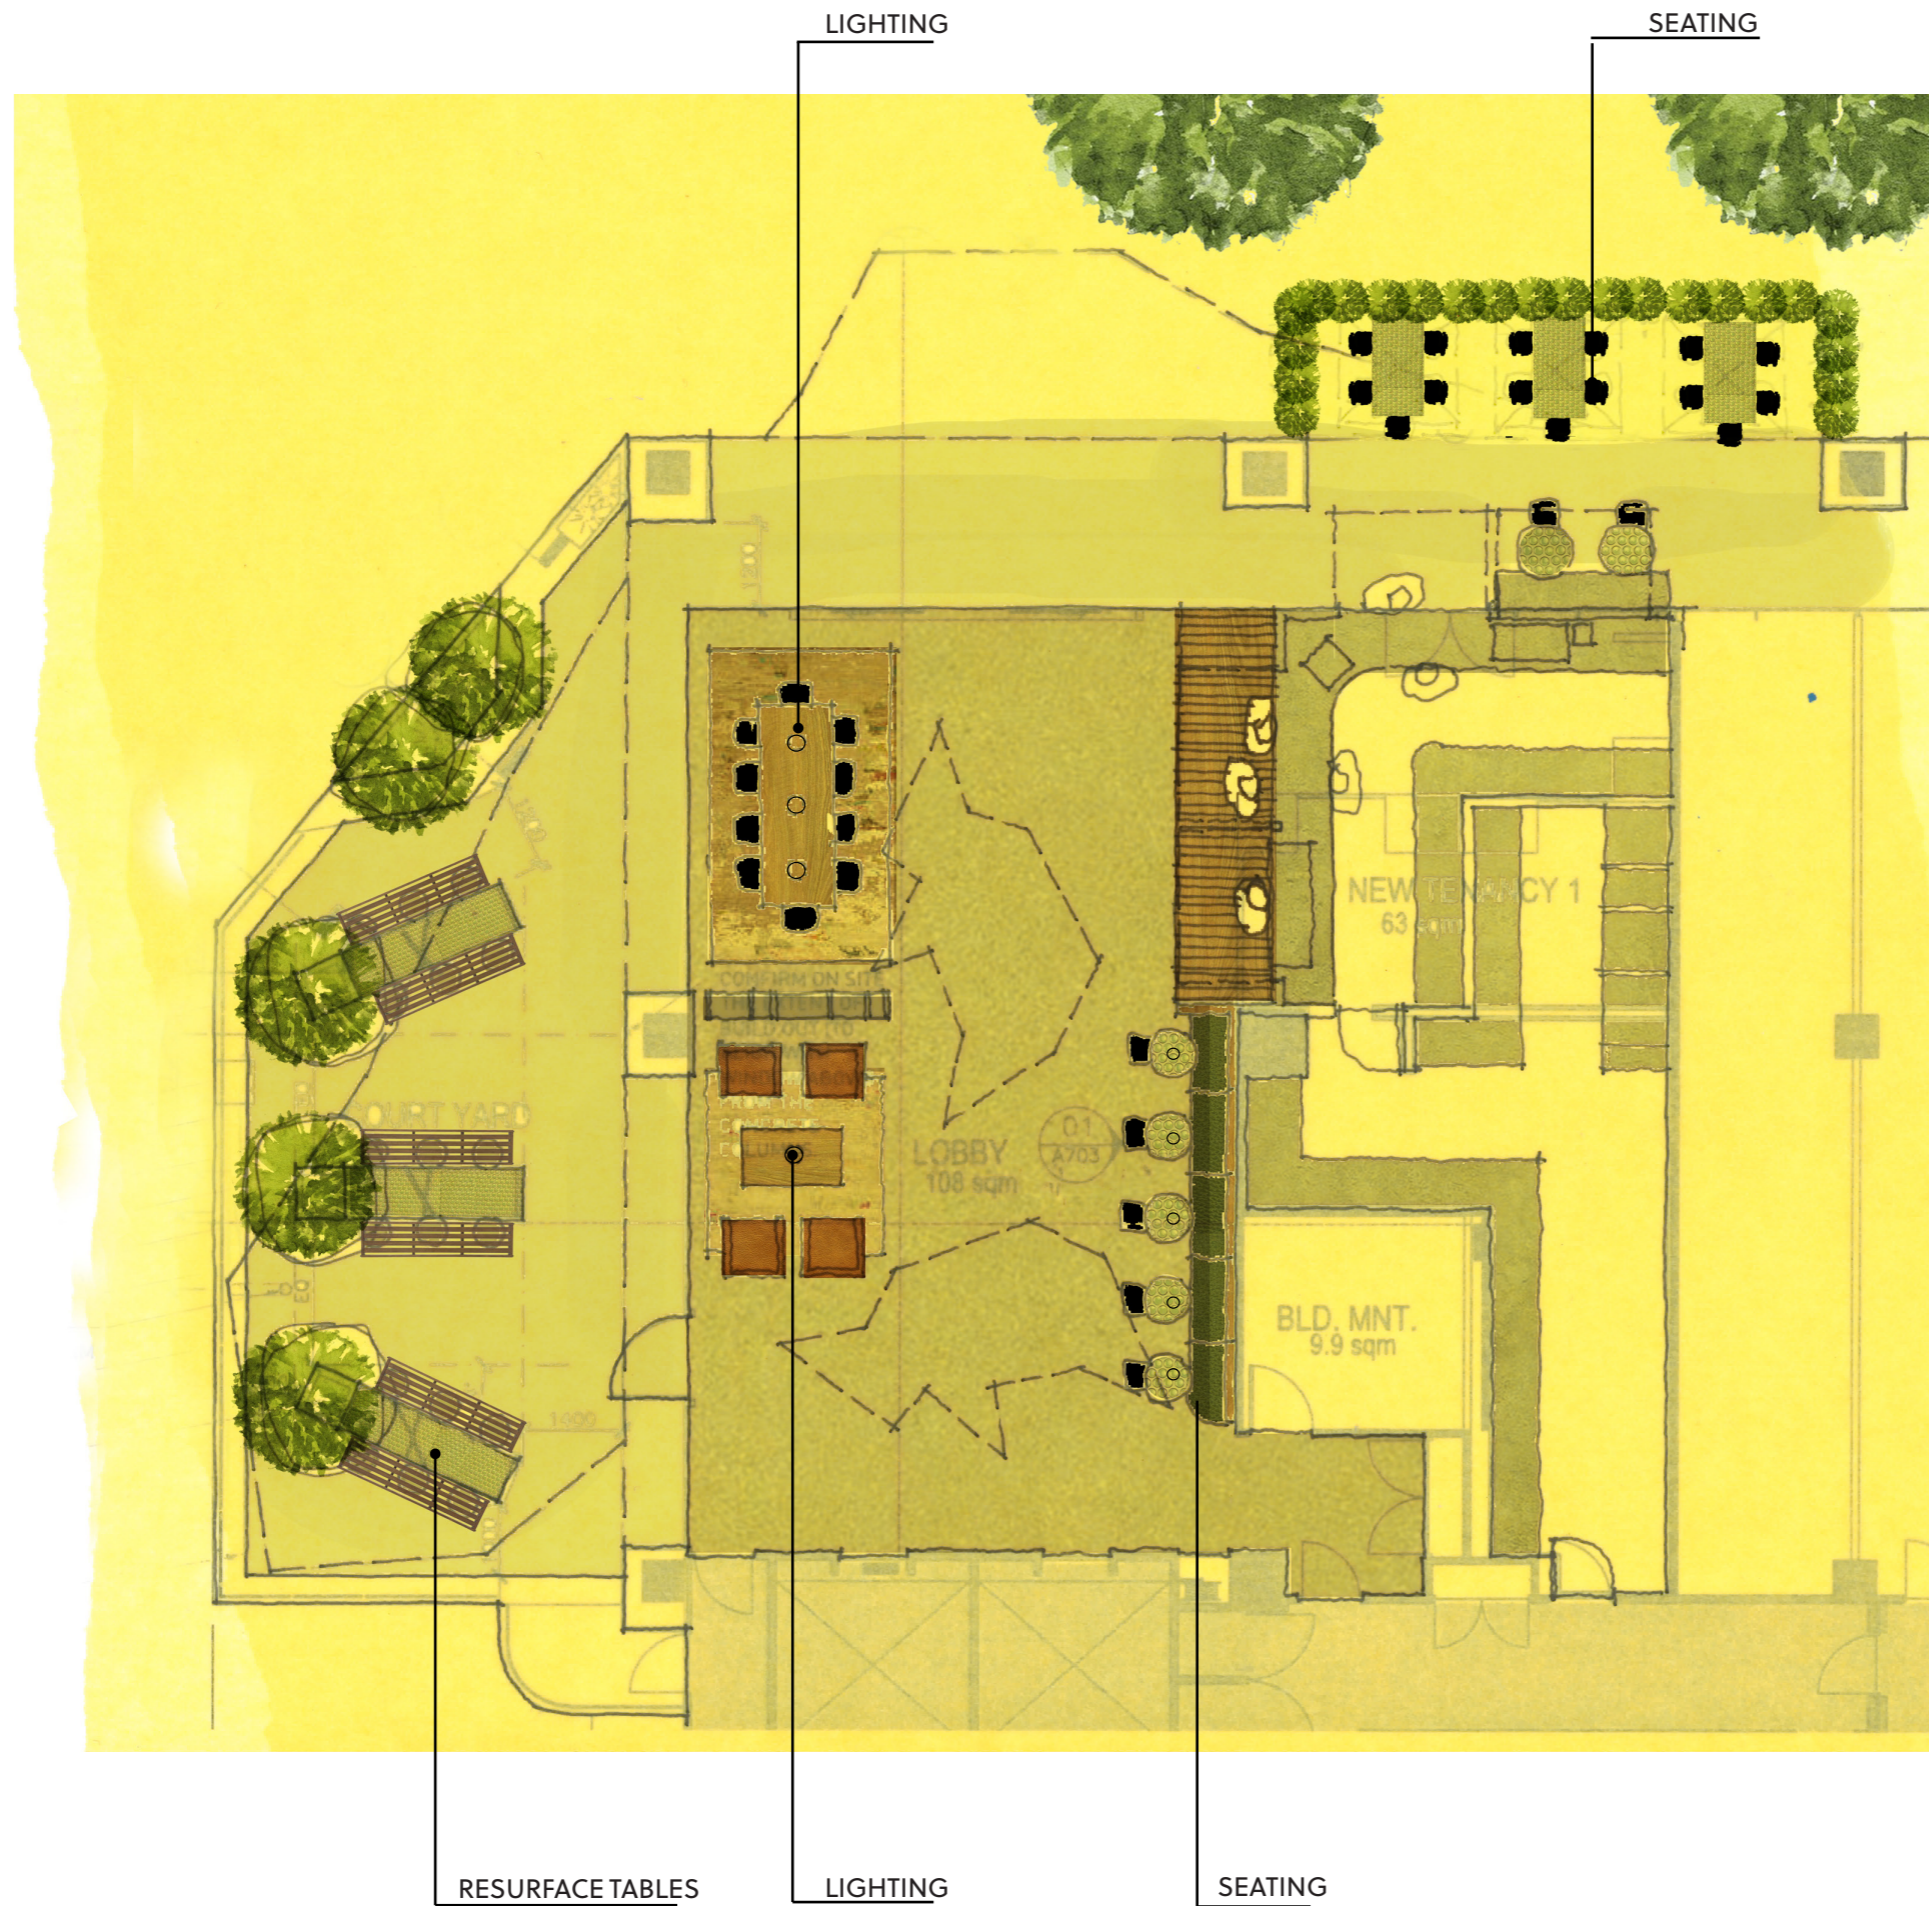

**16 Victoria Ave - Lobby  
22049**

Design Development  
Revision A  
**09 2022**

**TR  
CB.**

-  RESURFACE TABLE TOPS
-  CAFE TILES
-  CAFE CHAIRS
-  LEATHER SEATING
-  UPHOLSTERY
-  TEXTURED RUG
-  TIMBER JOINERY
-  EXISTING TILE