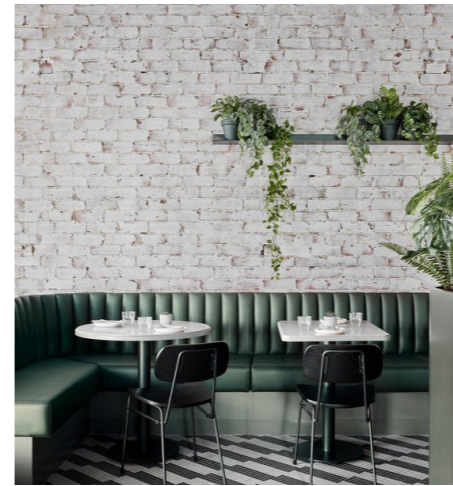

**16 Victoria Ave - Lobby  
22049**

Design Development  
Revision A  
**09 2022**

**TR  
CB.**

-  RESURFACE TABLE TOPS
-  CAFE TILES
-  CAFE CHAIRS
-  LEATHER SEATING
-  UPHOLSTERY
-  TEXTURED RUG
-  TIMBER JOINERY
-  EXISTING TILE