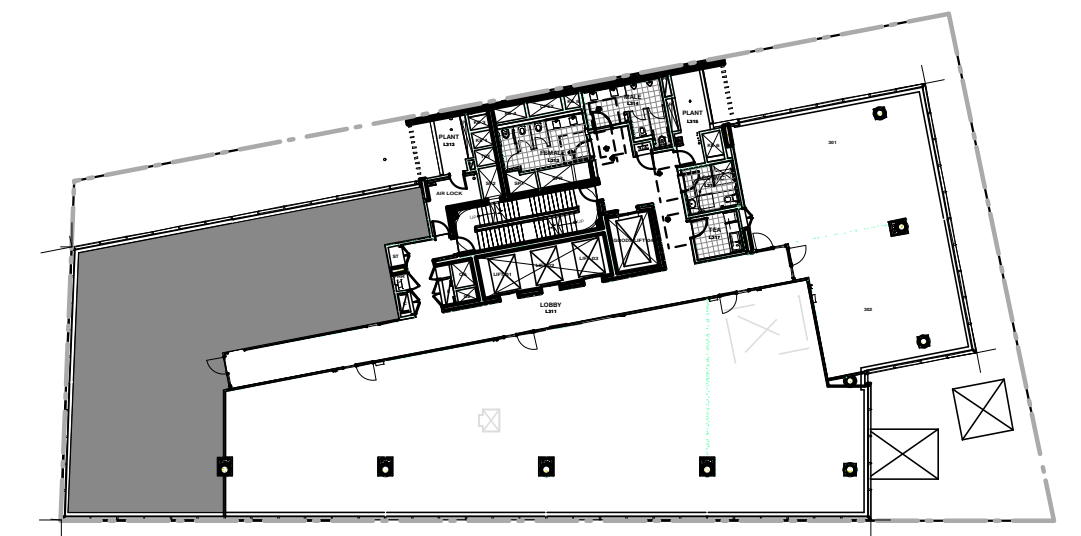

SUITES

LEVEL 3
SPEC SUITE
200SQM

SUITES
3.08, 3.09, 3.10

WAITING AREA	01
BOARDROOM 8P	01
MEETING ROOM 4P	01
COLLABORATION ZONE	01
UTILITIES / COMMS	01
WORKSPACE	18
DENSITY	1:11