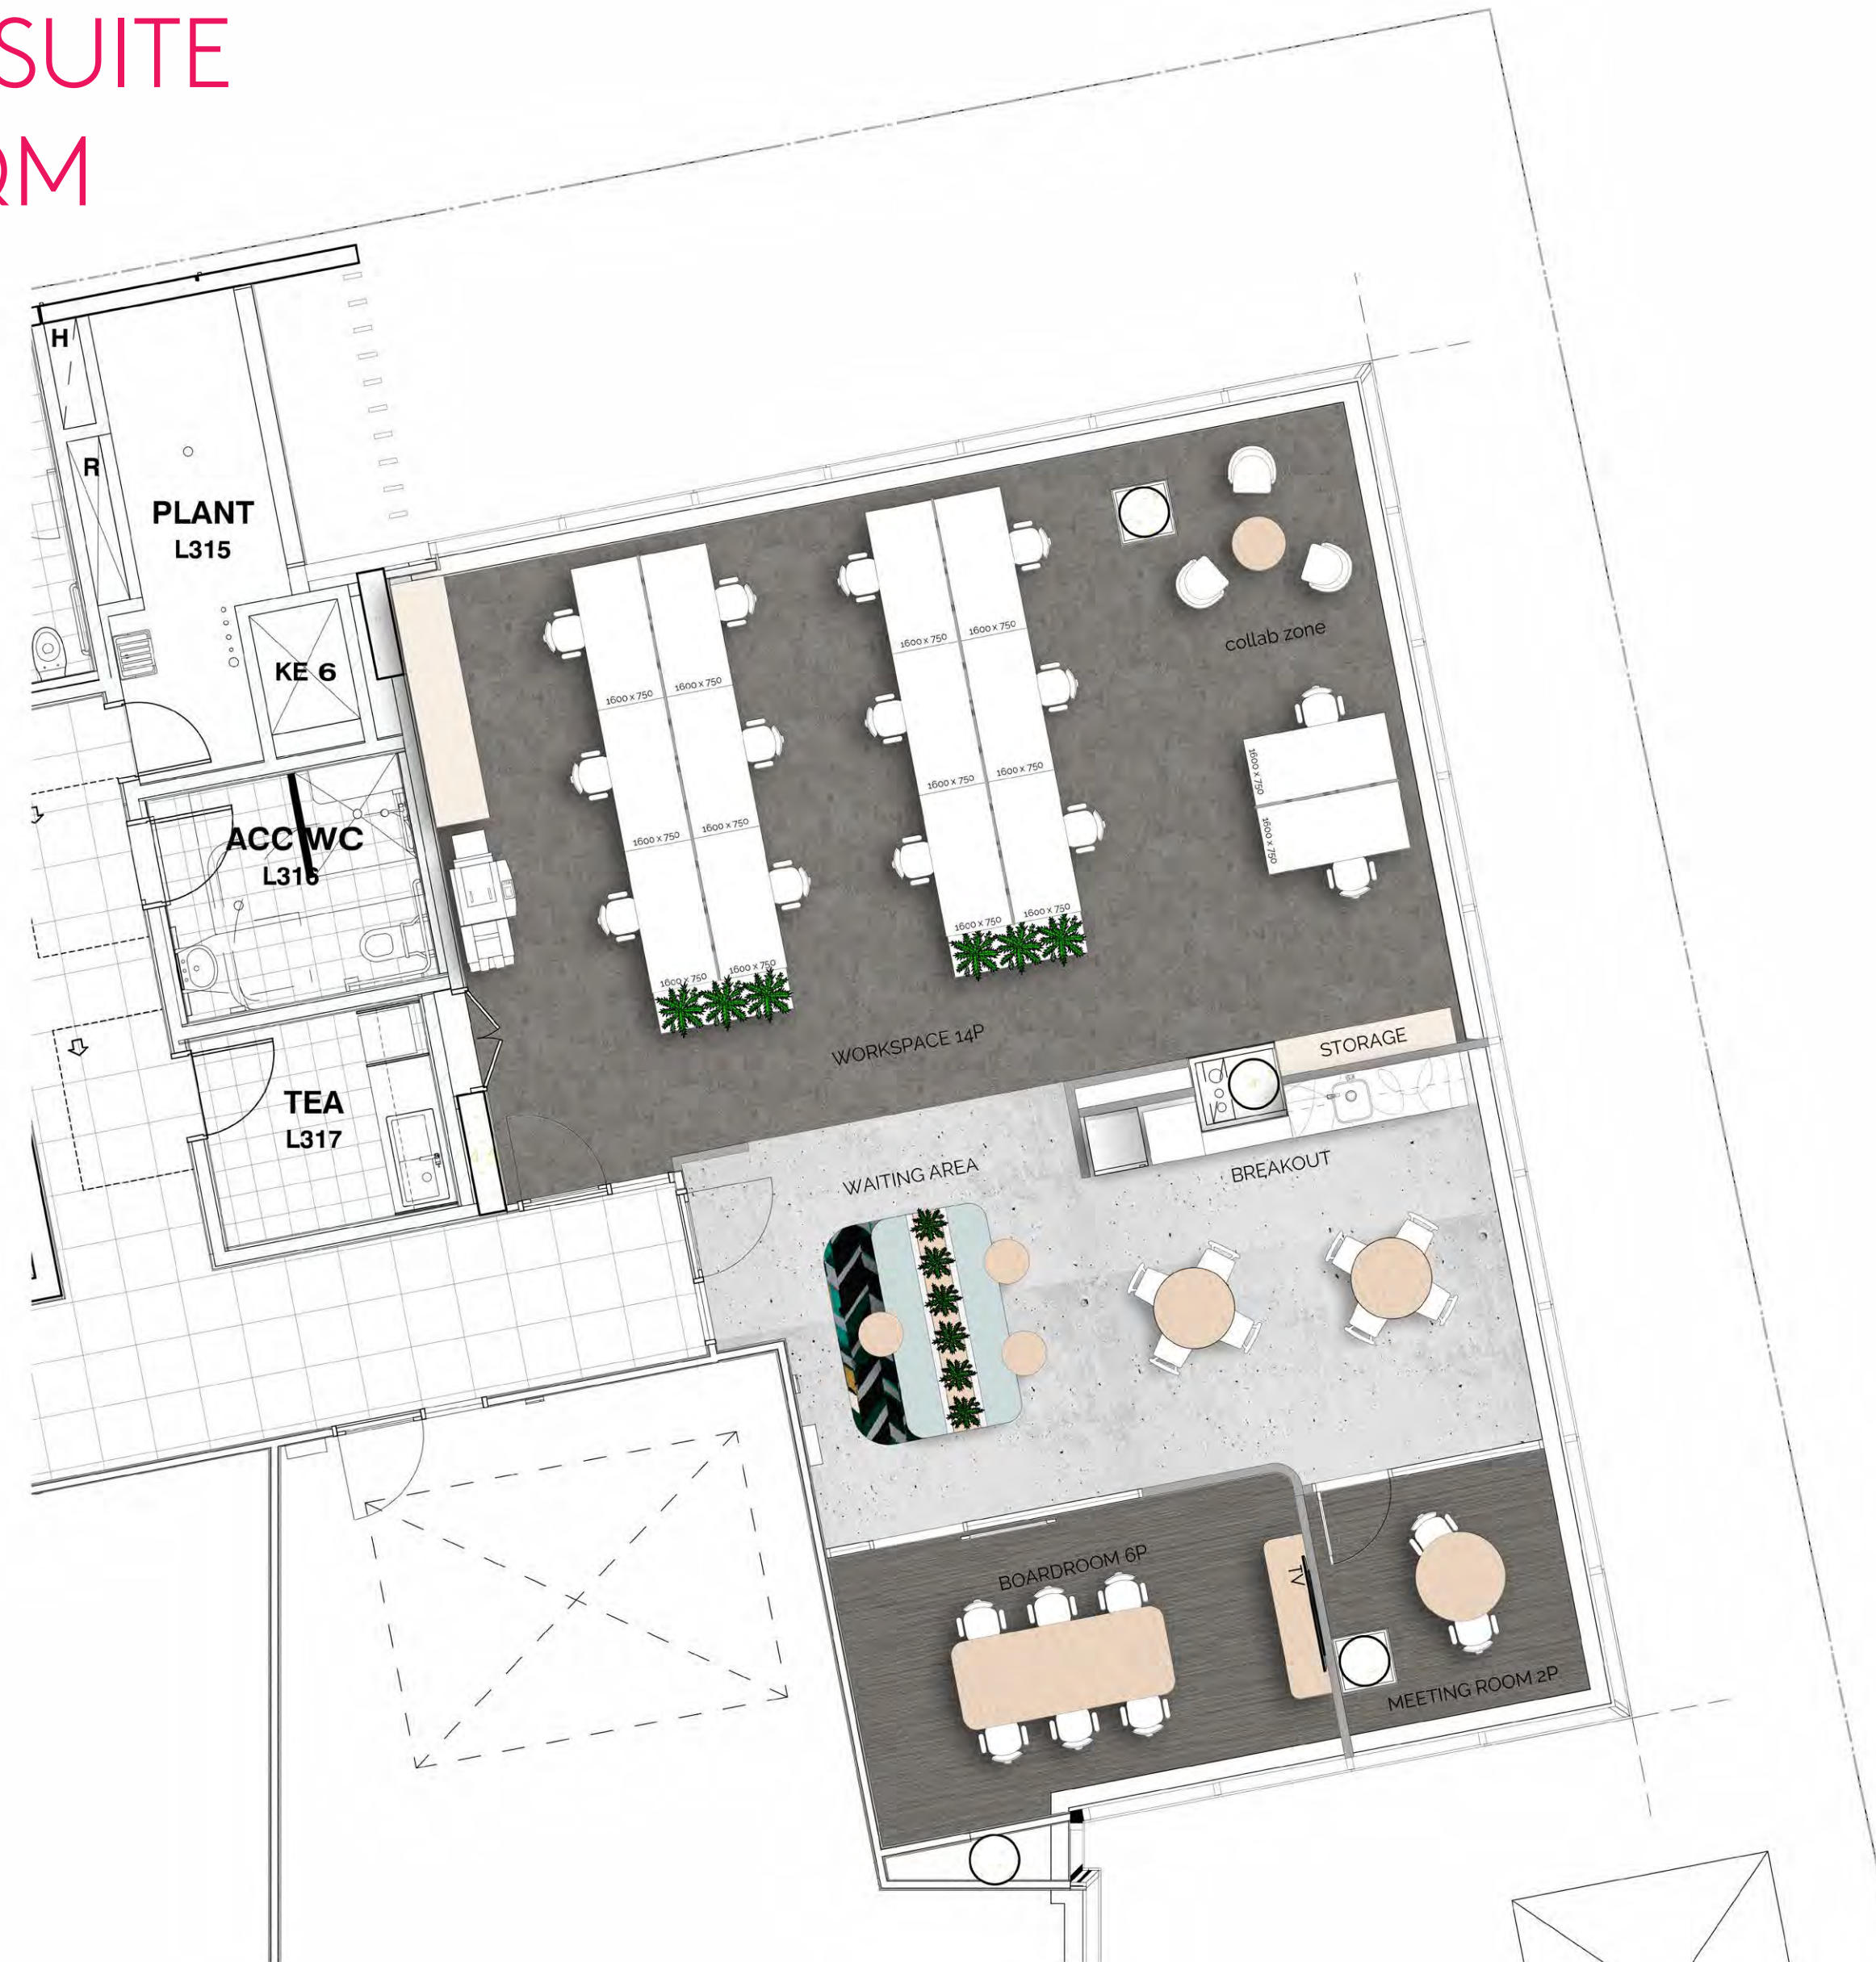

LEVEL 3
SPEC SUITE
140SQM

SUITE
3.01, 3.02

WAITING AREA	01
BOARDROOM 8P	01
MEETING ROOM 4P	01
COLLABORATION ZONE	01
UTILITIES / COMMS	01
WORKSPACE	14
DENSITY	1:10