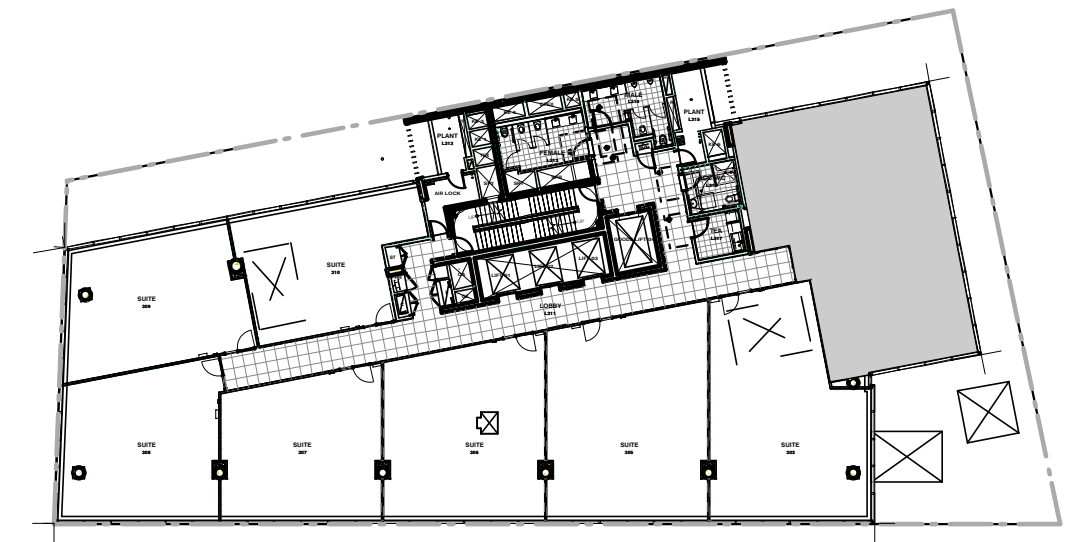

LEVEL 3
SPEC SUITE
140SQM

SUITE
3.01, 3.02

WAITING AREA	01
BOARDROOM 8P	01
MEETING ROOM 4P	01
COLLABORATION ZONE	01
UTILITIES / COMMS	01
WORKSPACE	14
DENSITY	1:10